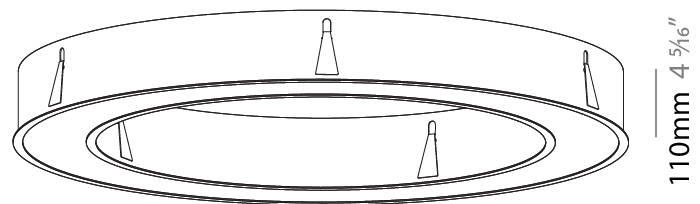

GENERAL

Series: Glorious
 Subseries: Glorious
 Brand: Prolicht
 Division: Architectural
 Mounting Type: Recessed
 Mounting Location: Ceiling
 Subcategory: Ambient

PHYSICAL

Shape: Round
 Diameter (mm): 1270
 Diameter (in): 50
 Height (mm): 110
 Height (in): 4 5/16
 Min. Recessing Depth (mm): 120
 Min. Recessing Depth (in): 4 3/4
 Light Distribution: Direct
 Weight (kg): 15.446
 Weight (lbs): 34.05
 Diffuser: PMMA - Opal or Micro-Prism
 Fixture Finish: SSR / BKV / CWI / CRY / HAB / UFT / ITA / RUA / FTG / MYG / LOD / PUS / FRO / FUP / KIA / POP / BLS / SPG / MEY / GOH / GUM / CHC / COM / ABZ / JAG / OBR / MOS / ROR
 Fixture Material: Aluminum
 Cut-out Measurements: 1260mm / 49 5/8" x 940mm / 37"

Ø 928mm 36 9/16"

Ø 1270mm 50"

110mm 4 5/16"

1260mm x 940mm
49 5/8" x 37"

120mm
4 3/4"

10 - 15mm
3/8" - 9/16"

A37507-

PROJECT	_____
TYPE	_____
SPECIFIER	_____
QUANTITY	_____
DATE	_____